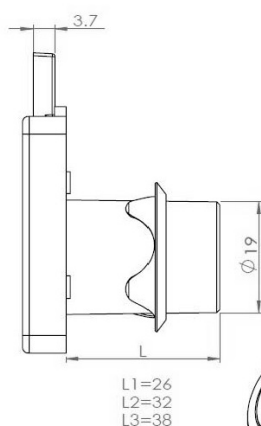

## Description:

Rim Lock 850,  $\varnothing 19 \times 26$ mm, Drawer, NPL, CK SISO

## Item number:

14.01.075-0

Units	Box	Carton	HS Code	Barcode
Pcs.	12	120	8301300000	
				5704866032636