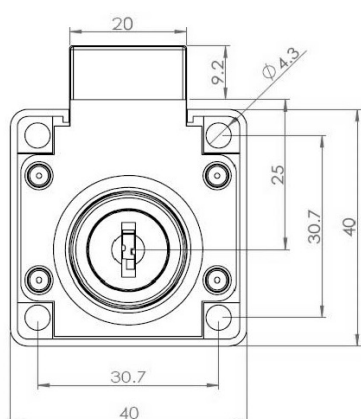

## Description:

Rim Lock 850,  $\varnothing 19 \times 26$ mm, Drawer, NPL, CK SISO

## Item number:

14.01.075-0

Units	Box	Carton	HS Code	Barcode
Pcs.	12	120	8301300000	
				5704866032636